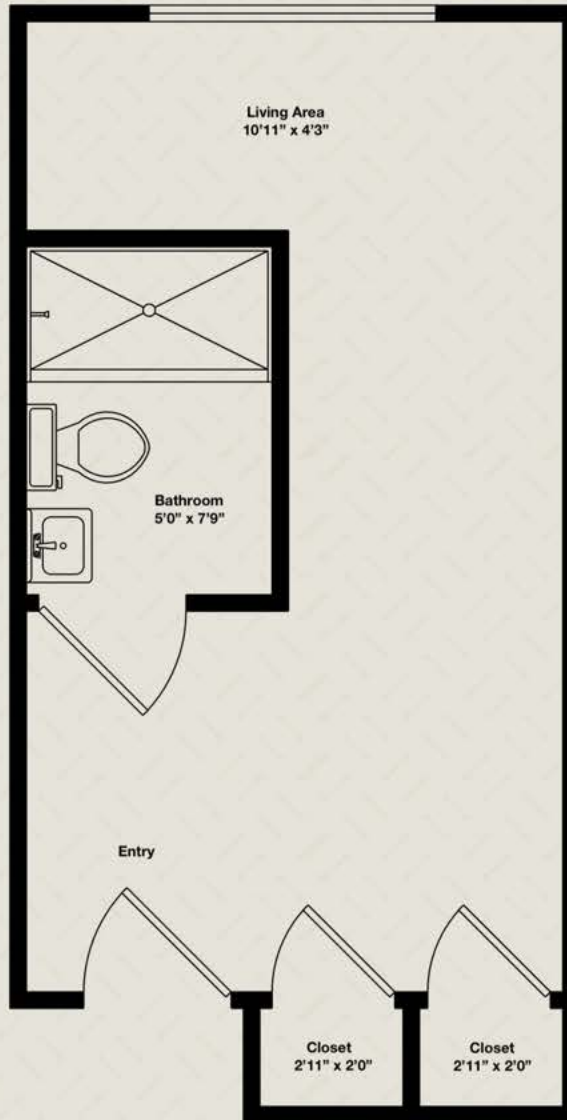

CAROLINA GARDENS SENIOR LIVING AT GARDEN CITY - STUDIO APARTMENT

11951 Grandhaven Dr.
Murrells Inlet, SC 29576
843-357-0200

CAROLINA GARDENS SENIOR LIVING AT GARDEN CITY - 1 BEDROOM CONDO

11951 Grandhaven Dr.
Murrells Inlet, SC 29576
843-357-0200