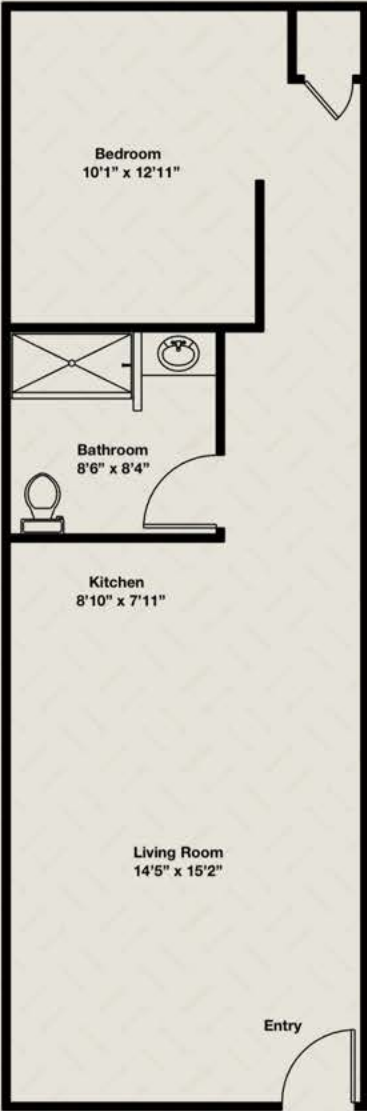

CAROLINA GARDENS SENIOR LIVING AT GARDEN CITY - STUDIO APARTMENT

11951 Grandhaven Dr.
Murrells Inlet, SC 29576
843-357-0200

CAROLINA GARDENS SENIOR LIVING AT GARDEN CITY - 1 BEDROOM CONDO

11951 Grandhaven Dr.
Murrells Inlet, SC 29576
843-357-0200