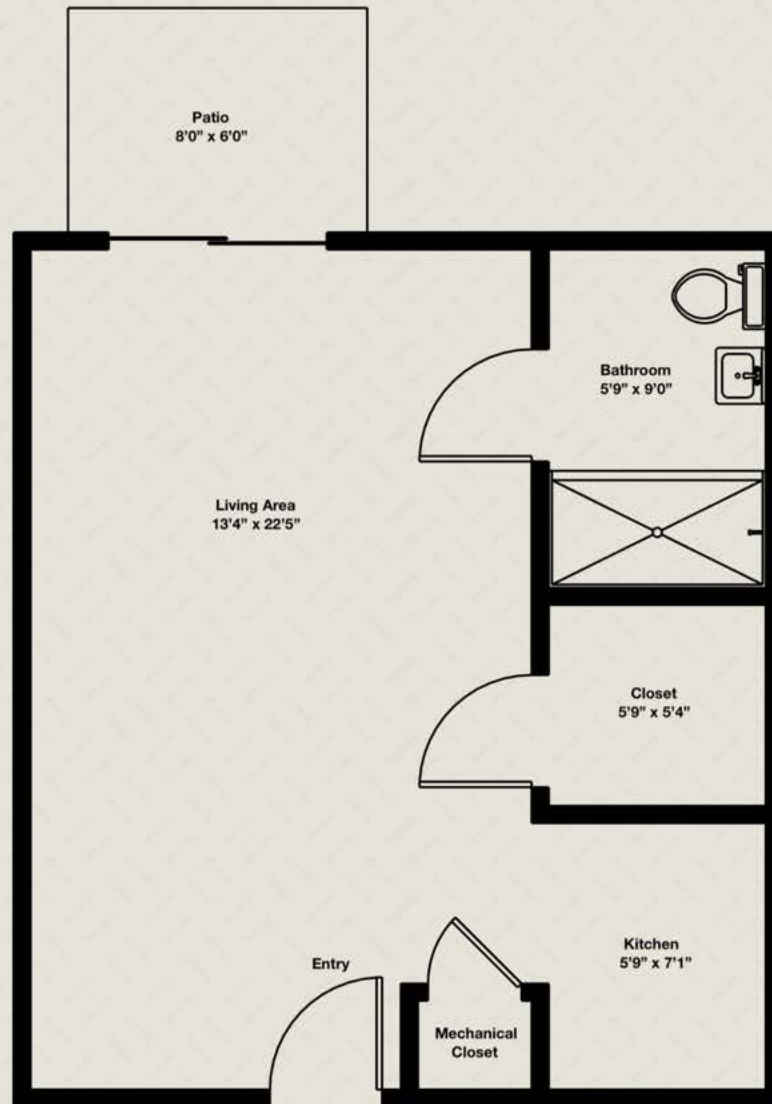

CAROLINA GARDENS SENIOR LIVING AT ROCK HILL - STUDIO DELUXE WITH PATIO

1785 Lexington Commons Dr.
Rock Hill, SC 29732
803-207-8000