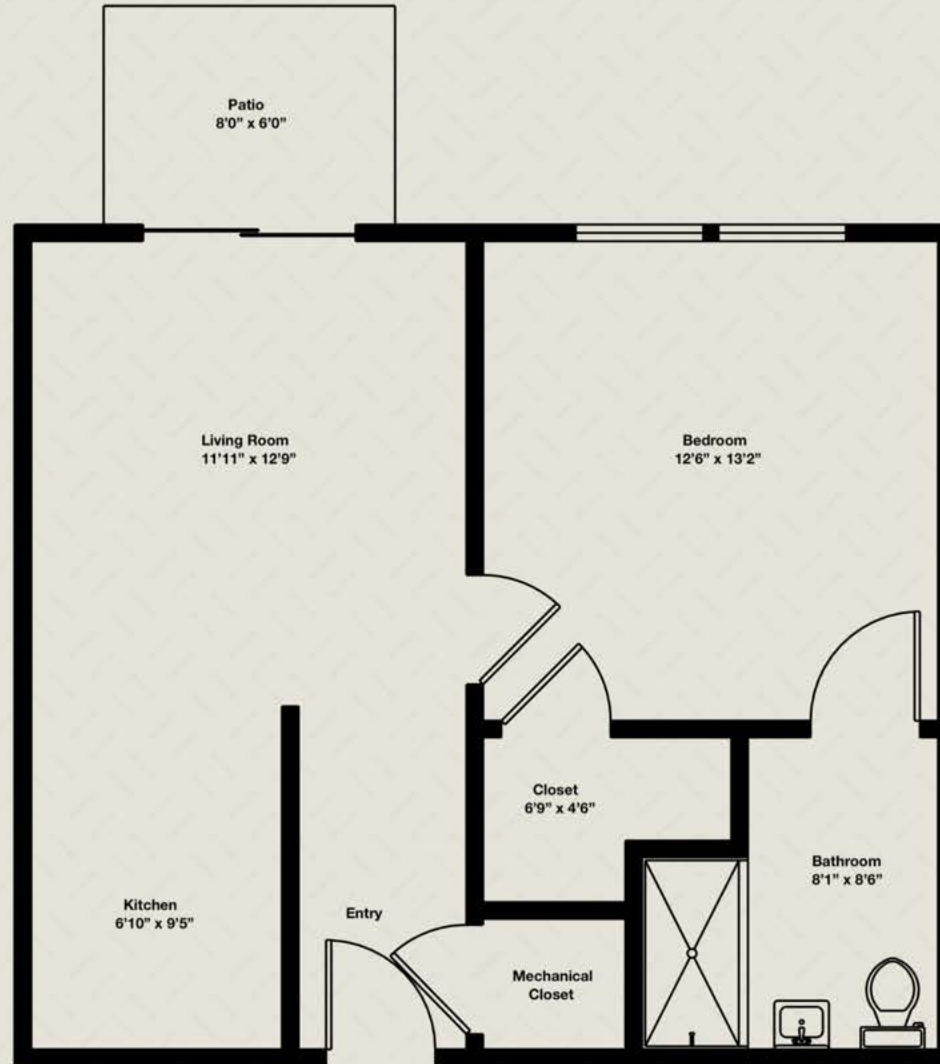

CAROLINA GARDENS SENIOR LIVING AT ROCK HILL - 1 BEDROOM DELUXE WITH PATIO

1785 Lexington Commons Dr.
Rock Hill, SC 29732
803-207-8000