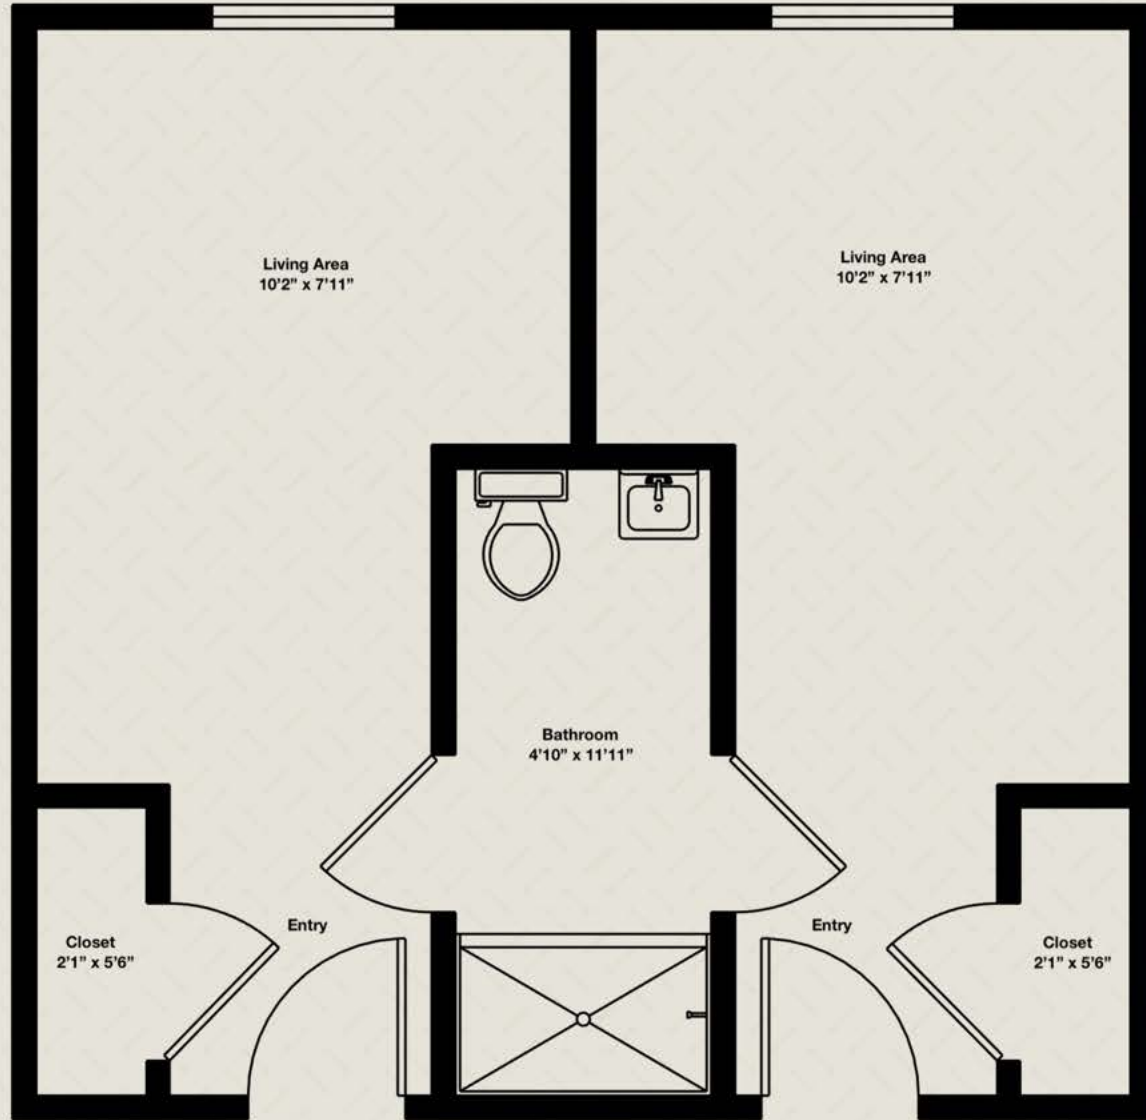

CAROLINA GARDENS SENIOR LIVING AT ROCK HILL - STUDIO SHARED BATH FLOOR PLAN

1785 Lexington Commons Dr.
Rock Hill, SC 29732
803-207-8000

CAROLINA GARDENS SENIOR LIVING AT ROCK HILL - STUDIO DELUXE

1785 Lexington Commons Dr.
Rock Hill, SC 29732
803-207-8000

CAROLINA GARDENS SENIOR LIVING AT ROCK HILL - PRIVATE BATH FLOOR PLAN

1785 Lexington Commons Dr.
Rock Hill, SC 29732
803-207-8000

CAROLINA GARDENS SENIOR LIVING AT ROCK HILL - STUDIO

1785 Lexington Commons Dr.
Rock Hill, SC 29732
803-207-8000