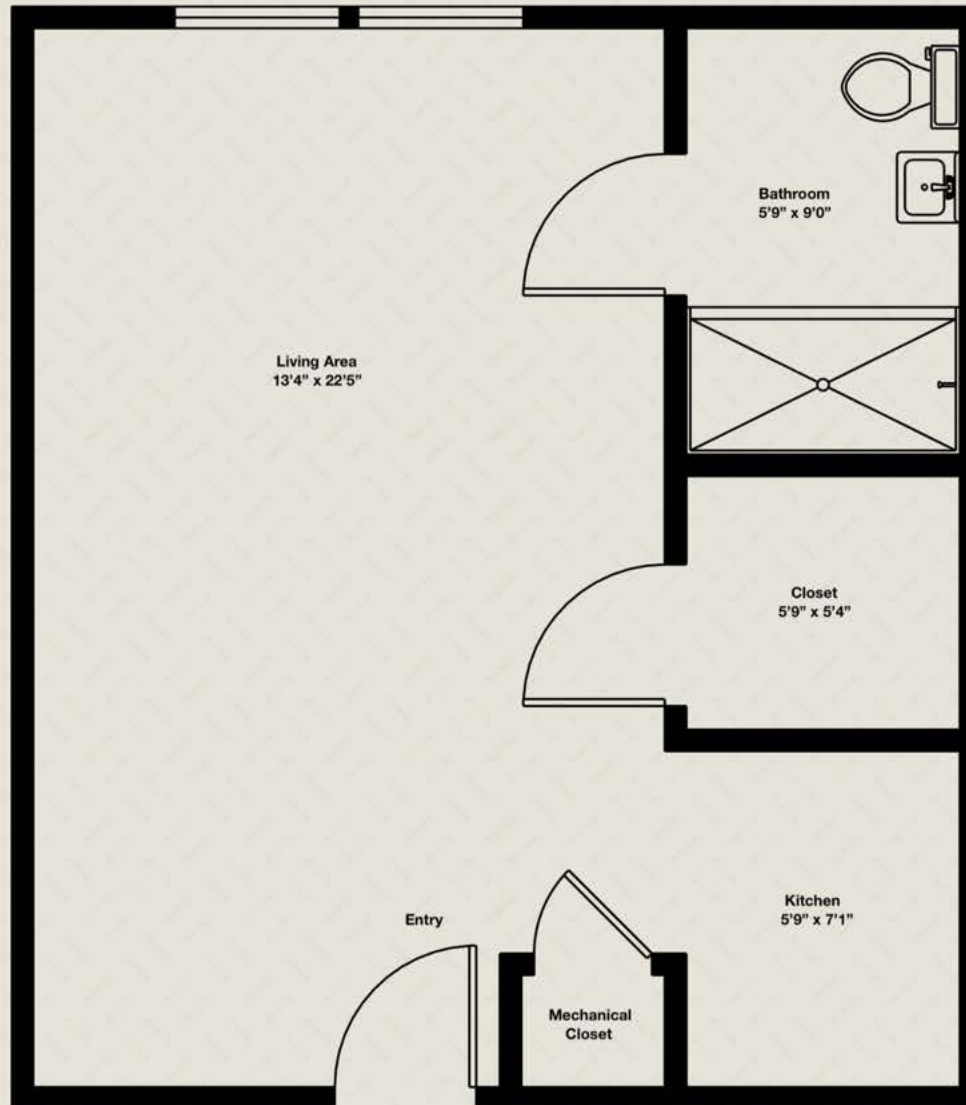

CAROLINA GARDENS SENIOR LIVING AT ROCK HILL - STUDIO SHARED BATH FLOOR PLAN

1785 Lexington Commons Dr.
Rock Hill, SC 29732
803-207-8000

CAROLINA GARDENS SENIOR LIVING AT ROCK HILL - STUDIO DELUXE

1785 Lexington Commons Dr.
Rock Hill, SC 29732
803-207-8000

CAROLINA GARDENS SENIOR LIVING AT ROCK HILL - PRIVATE BATH FLOOR PLAN

1785 Lexington Commons Dr.
Rock Hill, SC 29732
803-207-8000

CAROLINA GARDENS SENIOR LIVING AT ROCK HILL - STUDIO

1785 Lexington Commons Dr.
Rock Hill, SC 29732
803-207-8000