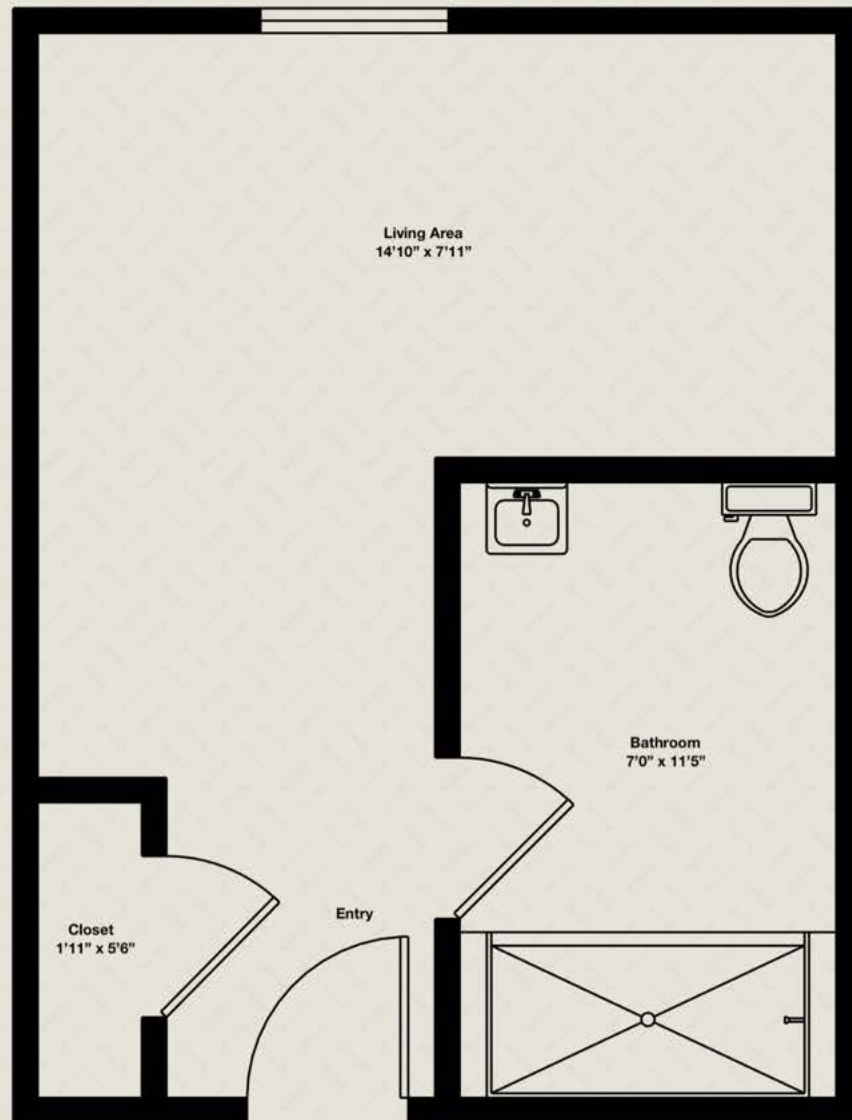

CAROLINA GARDENS SENIOR LIVING AT ROCK HILL - STUDIO SHARED BATH FLOOR PLAN

1785 Lexington Commons Dr.
Rock Hill, SC 29732
803-207-8000

CAROLINA GARDENS SENIOR LIVING AT ROCK HILL - STUDIO DELUXE

1785 Lexington Commons Dr.
Rock Hill, SC 29732
803-207-8000

CAROLINA GARDENS SENIOR LIVING AT ROCK HILL - PRIVATE BATH FLOOR PLAN

1785 Lexington Commons Dr.
Rock Hill, SC 29732
803-207-8000

CAROLINA GARDENS SENIOR LIVING AT ROCK HILL - STUDIO

1785 Lexington Commons Dr.
Rock Hill, SC 29732
803-207-8000