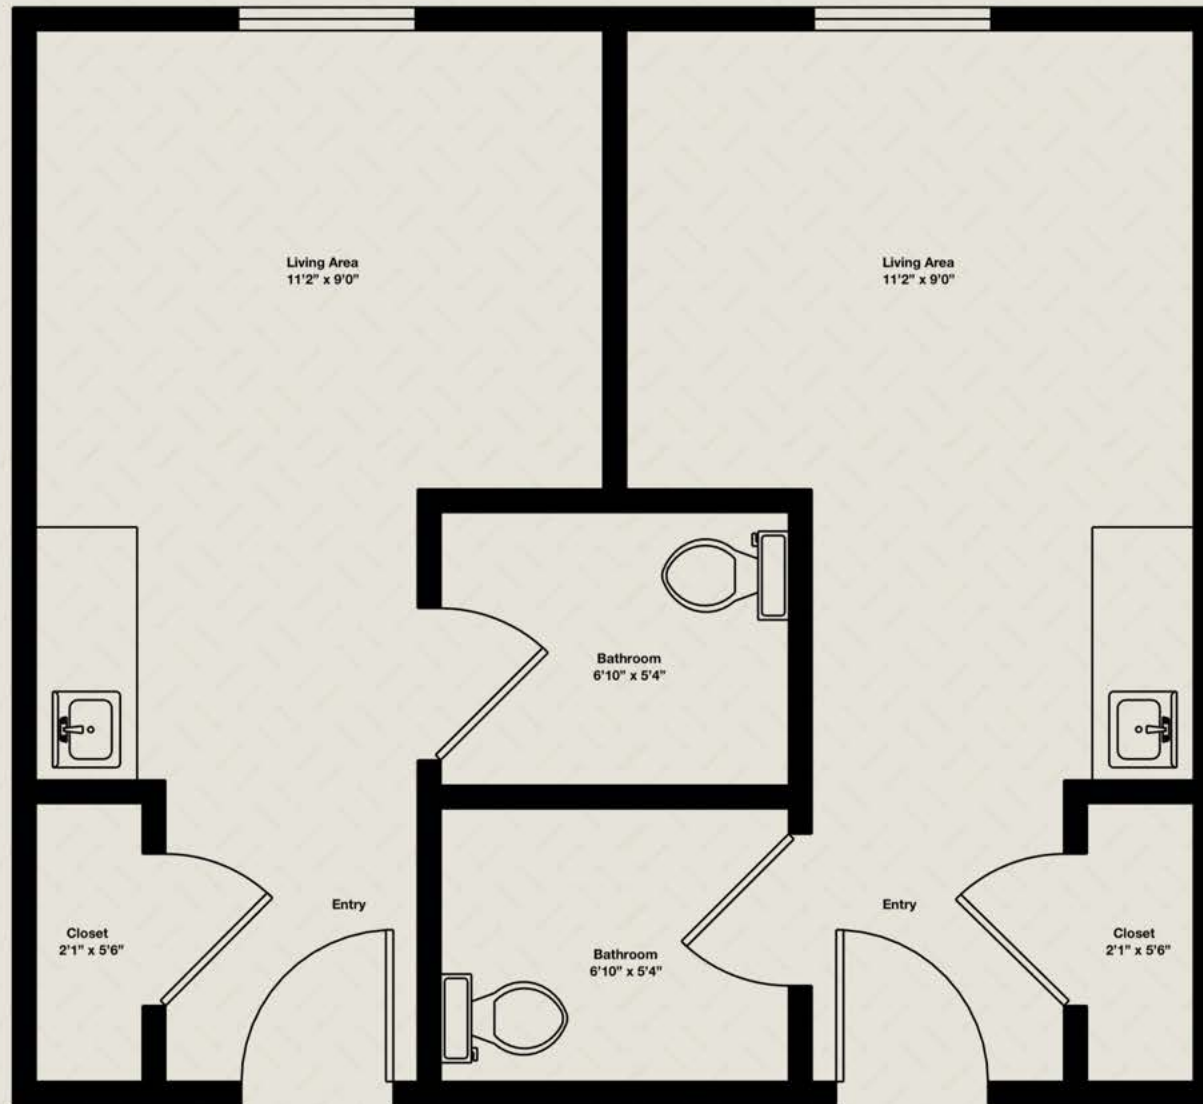

CAROLINA GARDENS SENIOR LIVING AT ROCK HILL - STUDIO SHARED BATH FLOOR PLAN

1785 Lexington Commons Dr.
Rock Hill, SC 29732
803-207-8000

CAROLINA GARDENS SENIOR LIVING AT ROCK HILL - STUDIO DELUXE

1785 Lexington Commons Dr.
Rock Hill, SC 29732
803-207-8000

CAROLINA GARDENS SENIOR LIVING AT ROCK HILL - PRIVATE BATH FLOOR PLAN

1785 Lexington Commons Dr.
Rock Hill, SC 29732
803-207-8000

CAROLINA GARDENS SENIOR LIVING AT ROCK HILL - STUDIO

1785 Lexington Commons Dr.
Rock Hill, SC 29732
803-207-8000