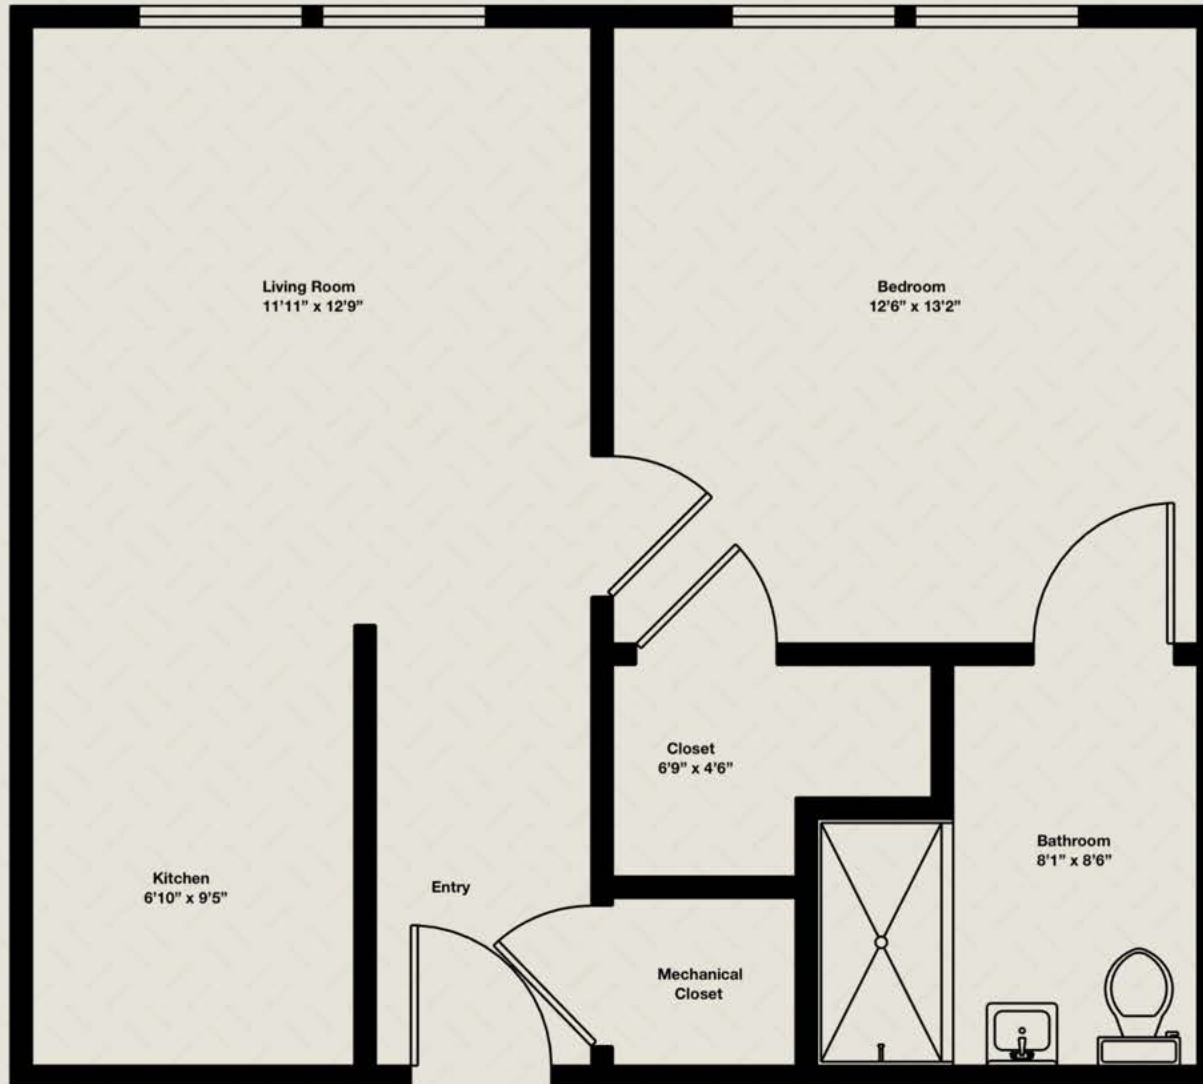

CAROLINA GARDENS SENIOR LIVING AT ROCK HILL - 1 BEDROOM

1785 Lexington Commons Dr.
Rock Hill, SC 29732
803-207-8000