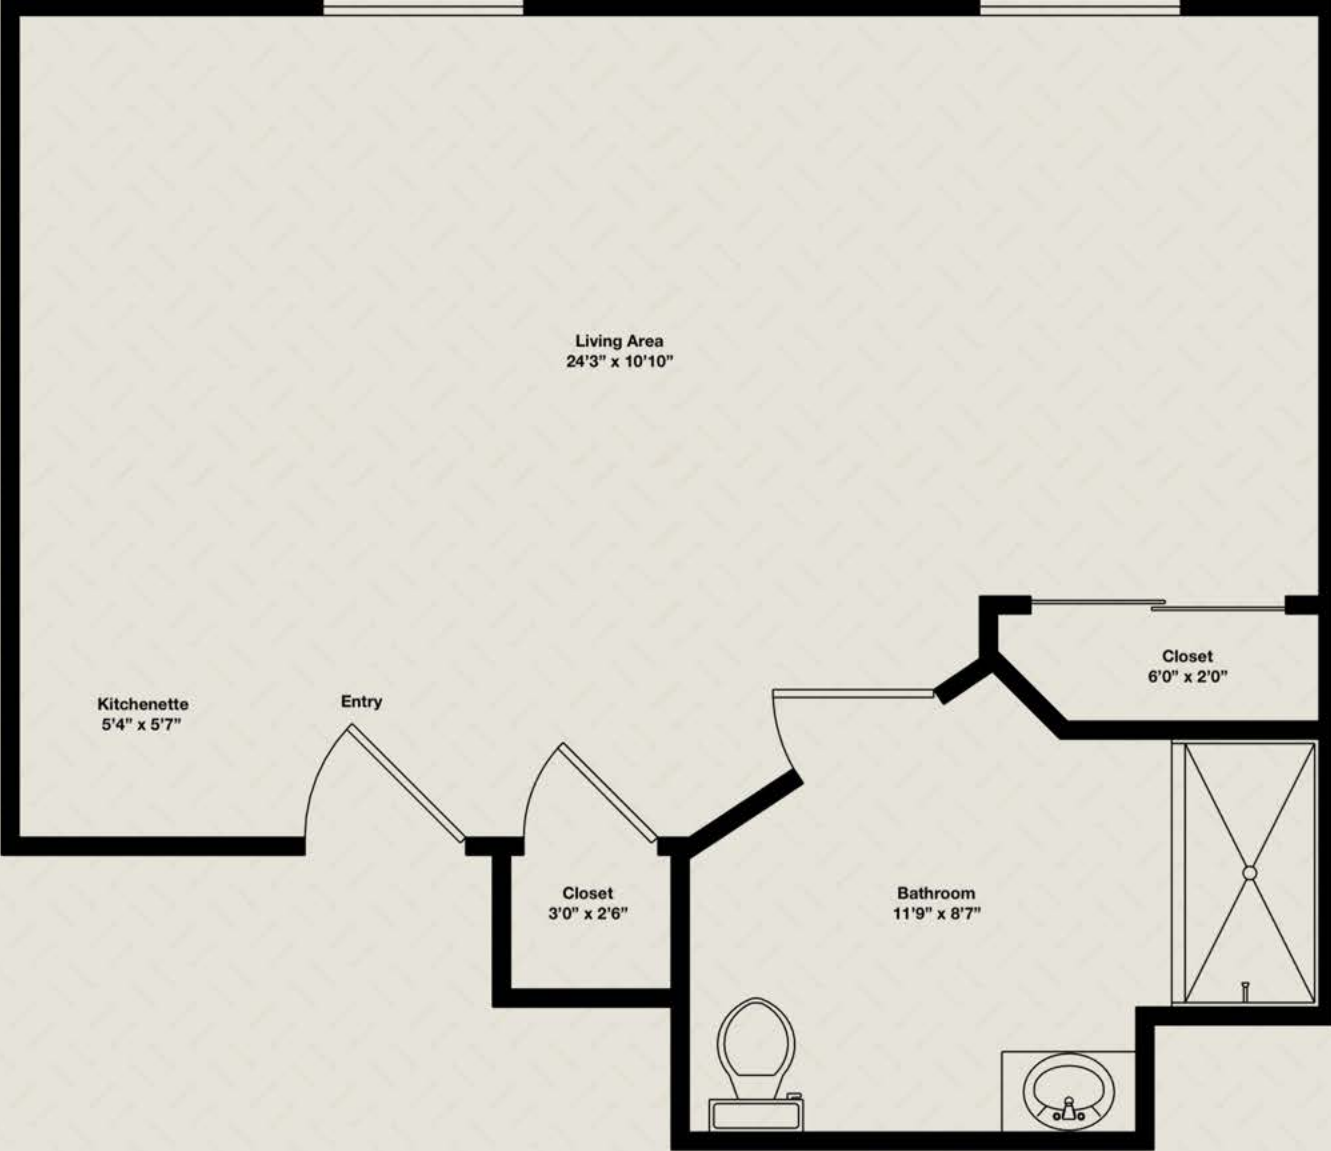

SYMPHONY MANOR OF FEASTERVILLE - SHARED ROOM

1730 Buck Road
Feasterville-Treose, PA 19053
215-322-4960

SYMPHONY MANOR OF FEASTERVILLE - PRIVATE STUDIO

1730 Buck Road
Feasterville-Treose, PA 19053
215-322-4960