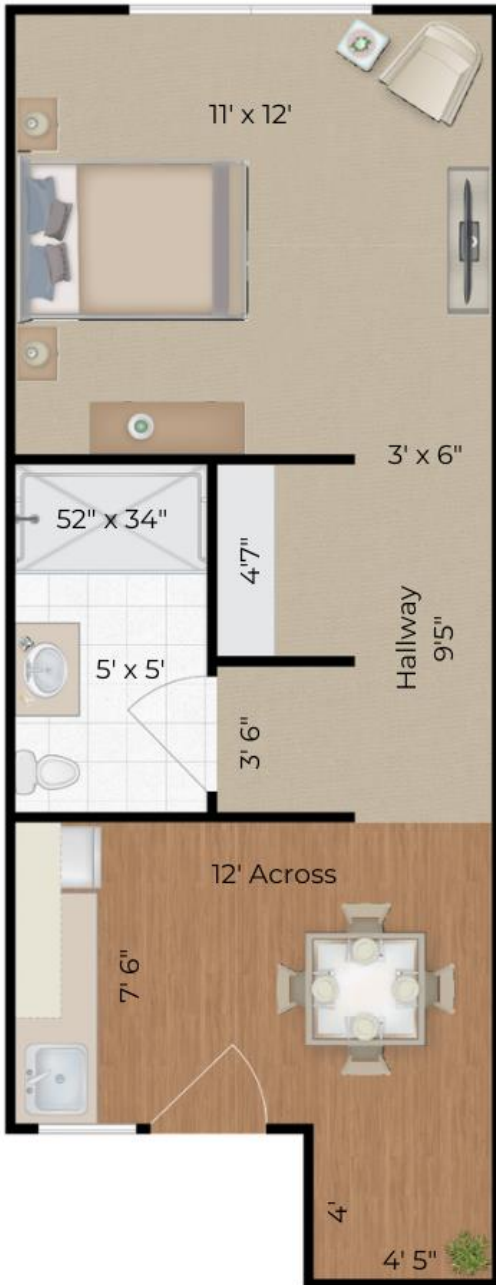

Floor Plans

Noble

Suite | 1 Bath | 385 sq. ft.

Regal

1 Bedroom | 1 Bath | 420 sq. ft.

All suites include carpeting and mini-blinds, microwave, refrigerator, bathroom, smoke detectors and sprinklers, thermostat, and basic cable TV service.