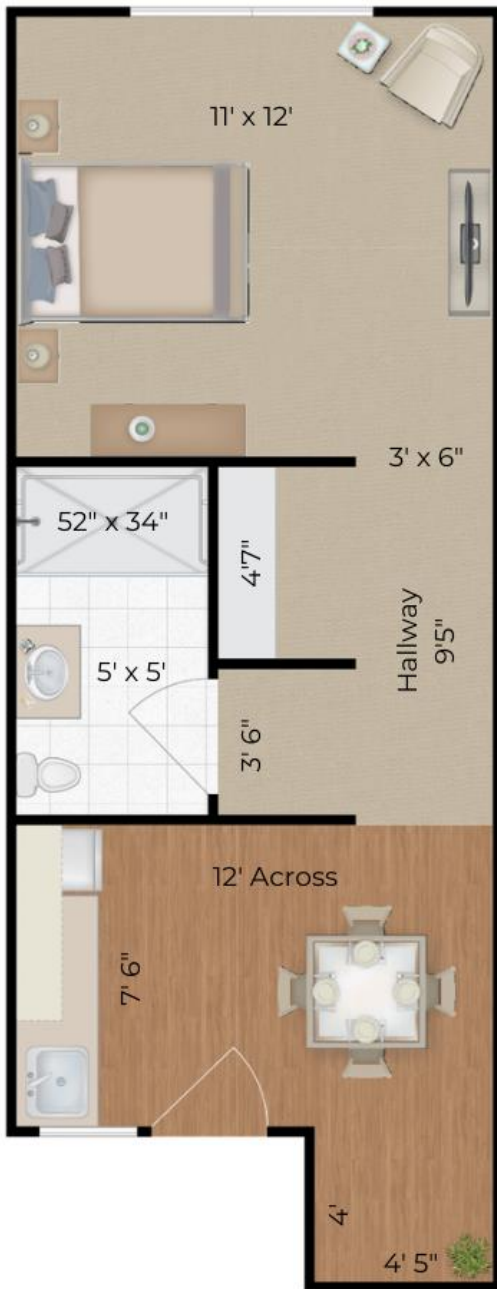

Floor Plans

Noble

Suite | 1 Bath | 385 sq. ft.

Regal

1 Bedroom | 1 Bath | 420 sq. ft.

All suites include carpeting and mini-blinds, microwave, refrigerator, bathroom, smoke detectors and sprinklers, and individual thermostat.