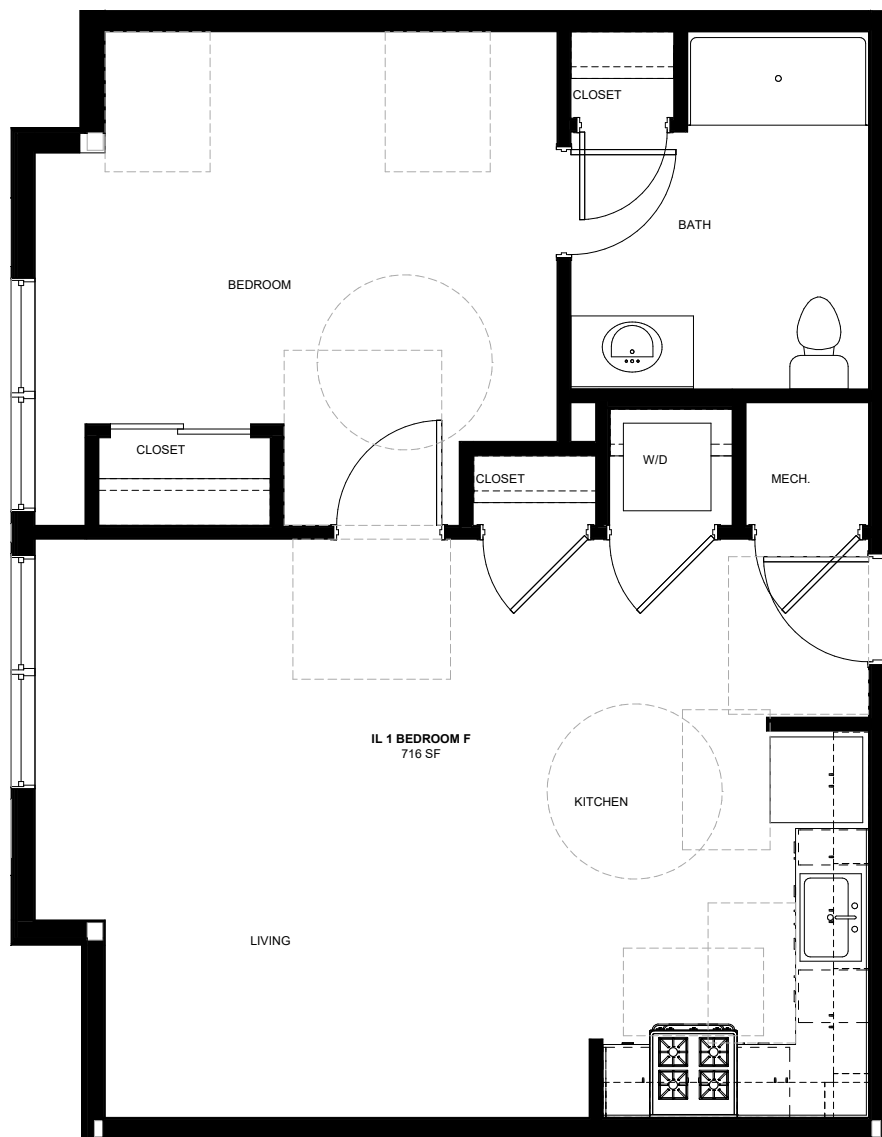

GLASSWATER CREEK

WHITESTOWN

The Stratton

1 Bedroom Apartment

716 sq. feet

Glasswater Creek Whitestown

5829 New Hope Blvd. | Whitestown, IN 46075 | (260) 755-2292 | www.gwcwhitestown.com