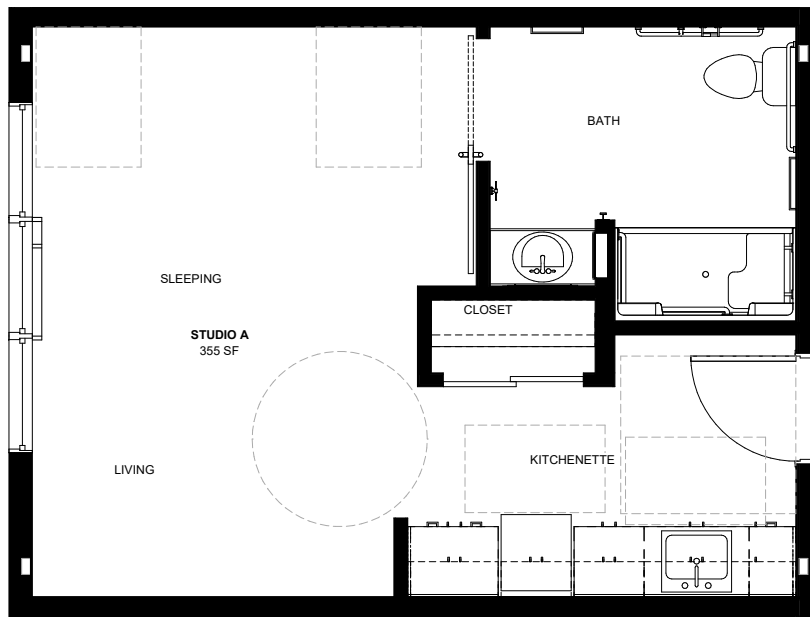

## The Robertson

Studio Apartment

355 sq. feet

Glasswater Creek Whitestown

5829 New Hope Blvd. | Whitestown, IN 46075 | (260) 755-2292 | [www.gwcwhitestown.com](http://www.gwcwhitestown.com)