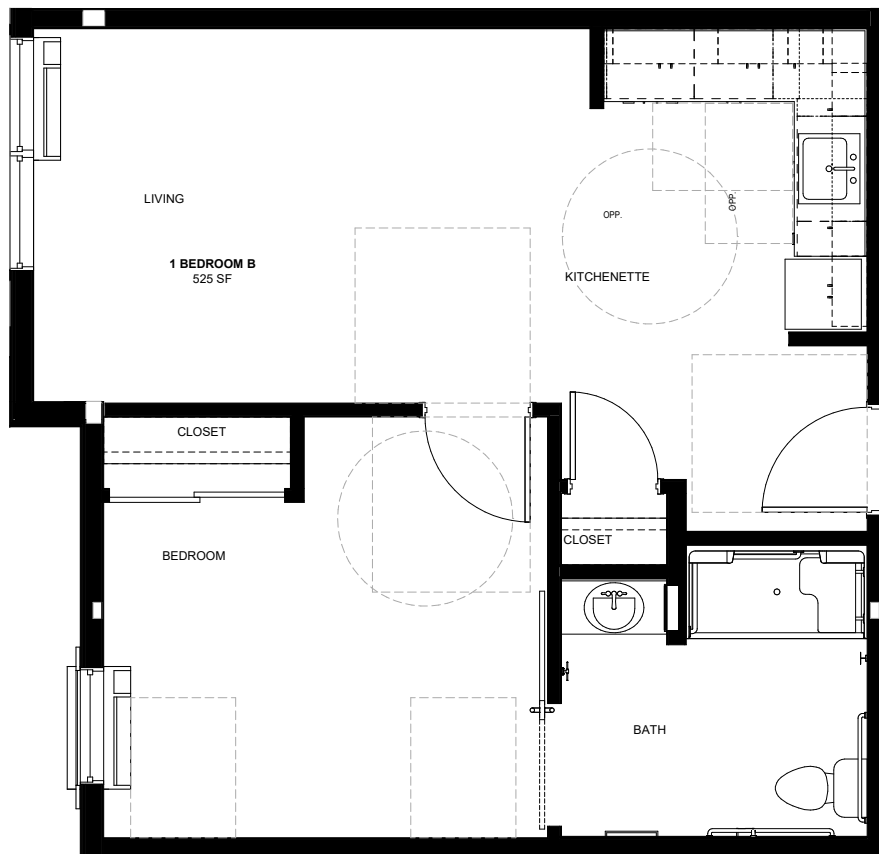

## The Robertson

Studio Apartment

355 sq. feet

Glasswater Creek Whitestown

5829 New Hope Blvd. | Whitestown, IN 46075 | (260) 755-2292 | [www.gwcwhitestown.com](http://www.gwcwhitestown.com)

## The Anson

1 Bedroom Apartment

525 sq. feet

Glasswater Creek Whitestown

5829 New Hope Blvd. | Whitestown, IN 46075 | (260) 755-2292 | [www.gwcwhitestown.com](http://www.gwcwhitestown.com)