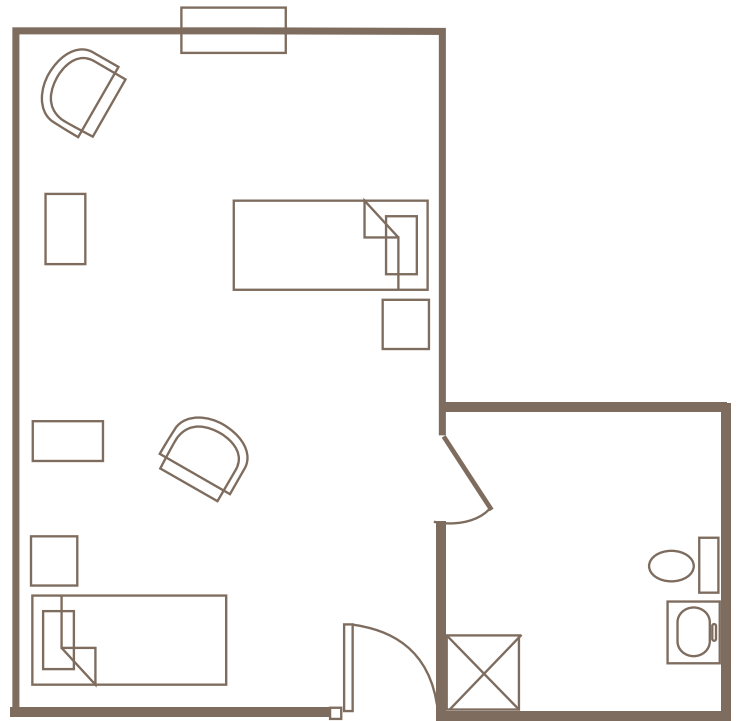

A CHOICE OF FLOOR PLAN THAT'S JUST THE RIGHT FIT.

STUDIO
231 sq. ft.

DELUXE STUDIO
370 sq. ft.