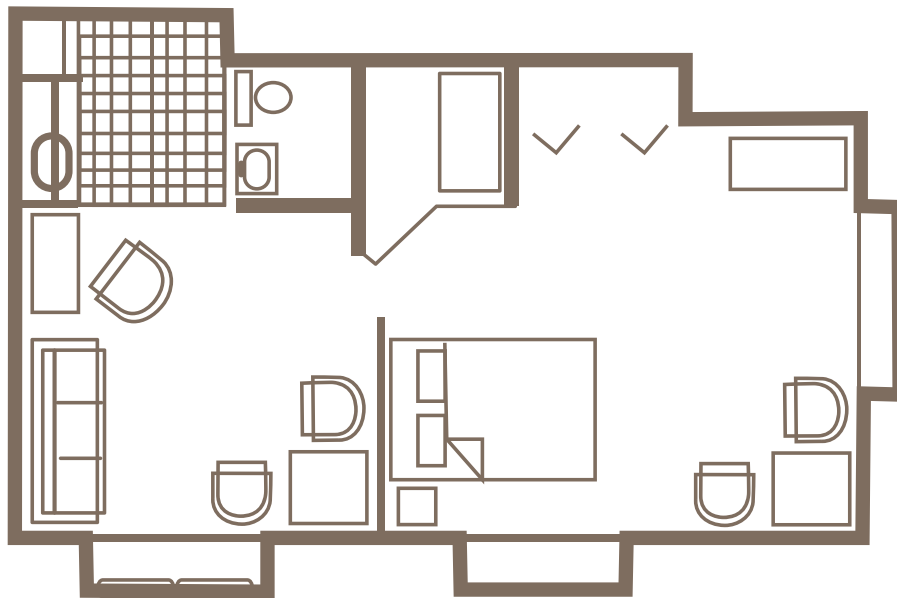

A CHOICE OF FLOOR PLAN THAT'S JUST THE RIGHT FIT.

STUDIO
288 sq. ft.

DELUXE STUDIO
326 sq. ft.

TWO ROOM SUITE
539 sq. ft.