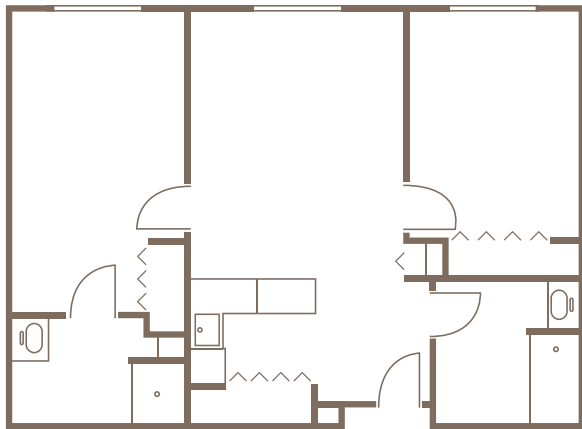

# A CHOICE OF FLOOR PLAN THAT'S JUST THE RIGHT FIT.

ASSISTED LIVING  
STUDIO - STARTING AT \$2995  
Starting at 370 sq. ft.

ASSISTED LIVING  
ONE BEDROOM - STARTING AT \$3695  
Starting at 530 sq. ft.

ASSISTED LIVING  
TWO BEDROOM - STARTING AT \$5595  
Starting at 822 sq. ft.

MEMORY CARE  
SHARED SUITE - STARTING AT \$5695  
Starting at 527 sq. ft.