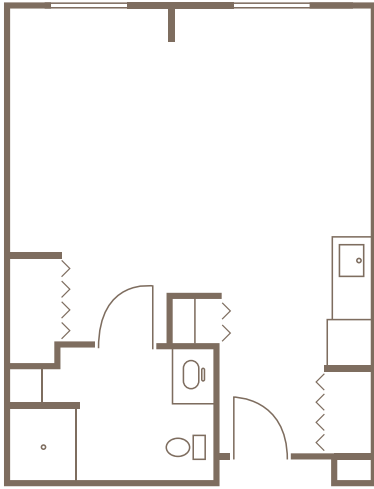

# A CHOICE OF FLOOR PLAN THAT'S JUST THE RIGHT FIT.

ASSISTED LIVING  
STUDIO - STARTING AT \$2995  
Starting at 370 sq. ft.

ASSISTED LIVING  
ONE BEDROOM - STARTING AT \$3695  
Starting at 530 sq. ft.

ASSISTED LIVING  
TWO BEDROOM - STARTING AT \$5595  
Starting at 822 sq. ft.

MEMORY CARE  
SHARED SUITE - STARTING AT \$5695  
Starting at 527 sq. ft.