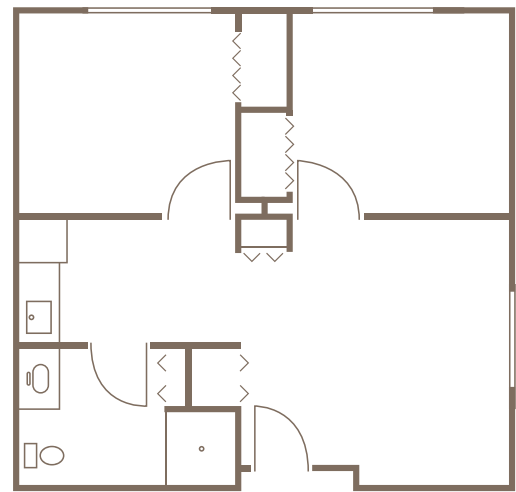

# A CHOICE OF FLOOR PLAN THAT'S JUST THE RIGHT FIT.

ASSISTED LIVING  
STUDIO - STARTING AT \$2995  
Starting at 370 sq. ft.

ASSISTED LIVING  
ONE BEDROOM - STARTING AT \$3695  
Starting at 530 sq. ft.

ASSISTED LIVING  
TWO BEDROOM - STARTING AT \$5595  
Starting at 822 sq. ft.

MEMORY CARE  
SHARED SUITE - STARTING AT \$5695  
Starting at 527 sq. ft.