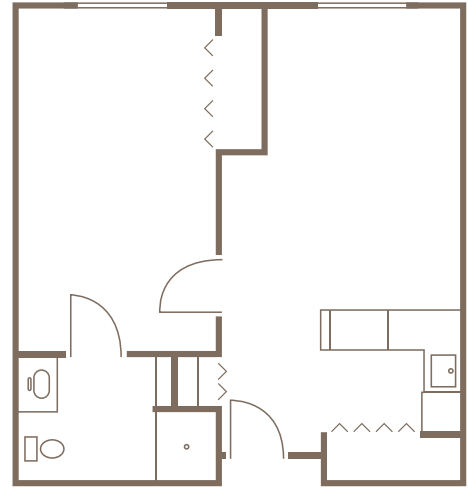

# A CHOICE OF FLOOR PLAN THAT'S JUST THE RIGHT FIT.

ASSISTED LIVING  
STUDIO - STARTING AT \$2995  
Starting at 370 sq. ft.

ASSISTED LIVING  
ONE BEDROOM - STARTING AT \$3695  
Starting at 530 sq. ft.

ASSISTED LIVING  
TWO BEDROOM - STARTING AT \$5595  
Starting at 822 sq. ft.

MEMORY CARE  
SHARED SUITE - STARTING AT \$5695  
Starting at 527 sq. ft.