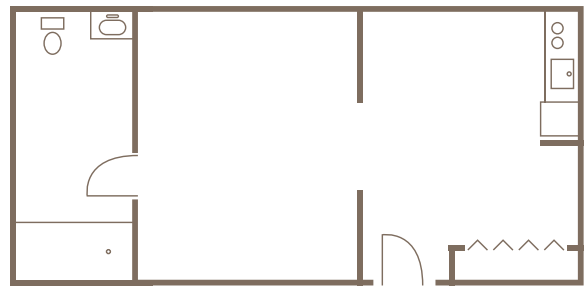

A CHOICE OF FLOOR PLAN THAT'S JUST THE RIGHT FIT.

STUDIO EFFICIENCY - STARTING AT \$3295
200 sq. ft.

STUDIO - STARTING AT \$3595
200 sq. ft.

ONE BEDROOM - STARTING AT \$5495
320 sq. ft.

ALT. ONE BEDROOM - STARTING AT \$
320 sq. ft.