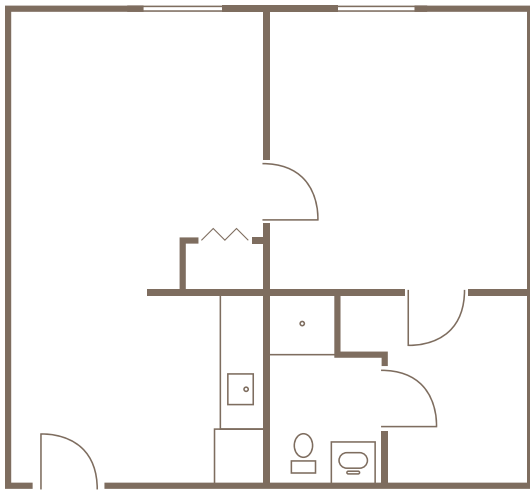

A CHOICE OF FLOOR PLAN THAT'S JUST THE RIGHT FIT.

STUDIO EFFICIENCY - STARTING AT \$3295
200 sq. ft.

STUDIO - STARTING AT \$3595
200 sq. ft.

ONE BEDROOM - STARTING AT \$5495
320 sq. ft.

ALT. ONE BEDROOM - STARTING AT \$
320 sq. ft.