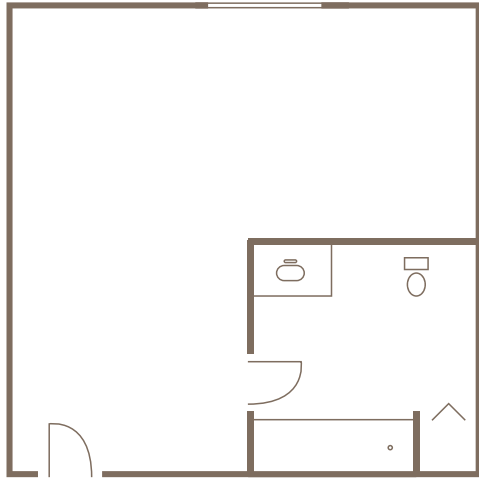

A CHOICE OF FLOOR PLAN THAT'S JUST THE RIGHT FIT.

STUDIO EFFICIENCY - STARTING AT \$3295
200 sq. ft.

STUDIO - STARTING AT \$3595
200 sq. ft.

ONE BEDROOM - STARTING AT \$5495
320 sq. ft.

ALT. ONE BEDROOM - STARTING AT \$
320 sq. ft.