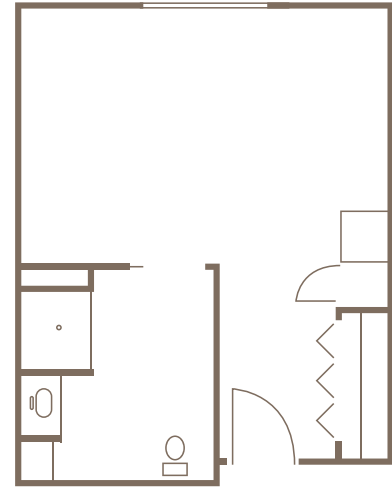

# A CHOICE OF FLOOR PLAN THAT'S JUST THE RIGHT FIT.

STUDIO - STARTING AT \$2695  
374 sq. ft.

MEMORY CARE STUDIO - STARTING AT \$5195  
302 sq. ft.

ONE BEDROOM - STARTING AT \$3575  
517 sq. ft.

TWO BEDROOM - STARTING AT \$6095  
686 sq. ft.