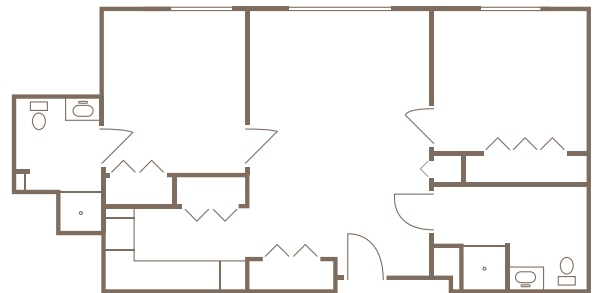

# A CHOICE OF FLOOR PLAN THAT'S JUST THE RIGHT FIT.

STUDIO - STARTING AT \$2695  
374 sq. ft.

MEMORY CARE STUDIO - STARTING AT \$5195  
302 sq. ft.

ONE BEDROOM - STARTING AT \$3575  
517 sq. ft.

TWO BEDROOM - STARTING AT \$6095  
686 sq. ft.