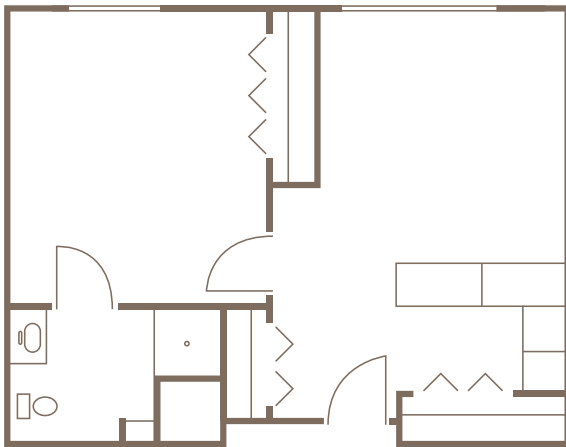

# A CHOICE OF FLOOR PLAN THAT'S JUST THE RIGHT FIT.

STUDIO - STARTING AT \$2695  
374 sq. ft.

MEMORY CARE STUDIO - STARTING AT \$5195  
302 sq. ft.

ONE BEDROOM - STARTING AT \$3575  
517 sq. ft.

TWO BEDROOM - STARTING AT \$6095  
686 sq. ft.