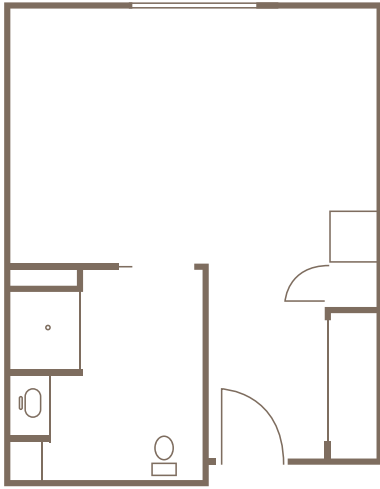

# A CHOICE OF FLOOR PLAN THAT'S JUST THE RIGHT FIT.

STUDIO - STARTING AT \$2695  
374 sq. ft.

MEMORY CARE STUDIO - STARTING AT \$5195  
302 sq. ft.

ONE BEDROOM - STARTING AT \$3575  
517 sq. ft.

TWO BEDROOM - STARTING AT \$6095  
686 sq. ft.