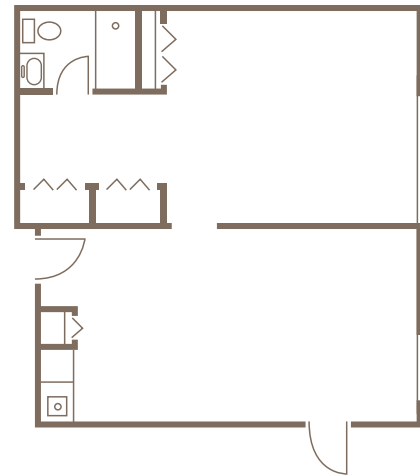

A CHOICE OF FLOOR PLAN THAT'S JUST THE RIGHT FIT.

STUDIO EFFICIENCY - STARTING AT \$2850

Starting at 356 sq. ft.

STUDIO - STARTING AT \$3350

Starting at 317 sq. ft.

STUDIO DELUXE - STARTING AT \$3595

Starting at 403 sq. ft.

ONE BEDROOM - STARTING AT \$3995

Starting at 656 sq. ft.