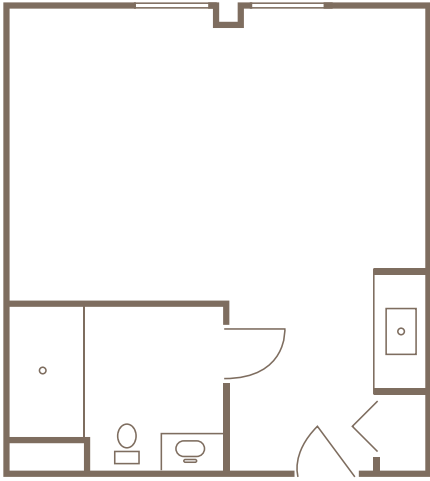

A CHOICE OF FLOOR PLAN THAT'S JUST THE RIGHT FIT.

STUDIO EFFICIENCY - STARTING AT \$2850

Starting at 356 sq. ft.

STUDIO - STARTING AT \$3350

Starting at 317 sq. ft.

STUDIO DELUXE - STARTING AT \$3595

Starting at 403 sq. ft.

ONE BEDROOM - STARTING AT \$3995

Starting at 656 sq. ft.