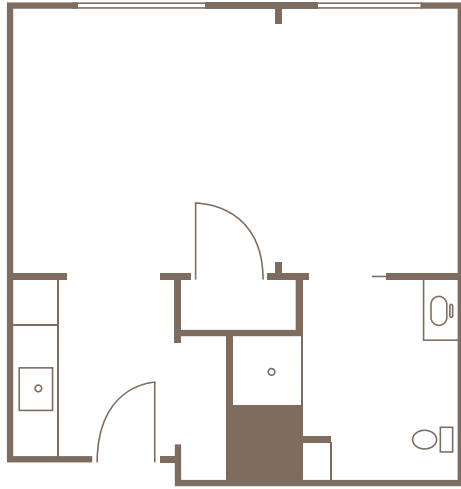

A CHOICE OF FLOOR PLAN THAT'S JUST THE RIGHT FIT.

STUDIO - STARTING AT \$3095
367 sq. ft.

MEMORY CARE STUDIO - STARTING AT \$6395
300 sq. ft.

ONE BEDROOM A - STARTING AT \$3795
506 sq. ft.

TWO BEDROOM - STARTING AT \$5095
735 sq. ft.