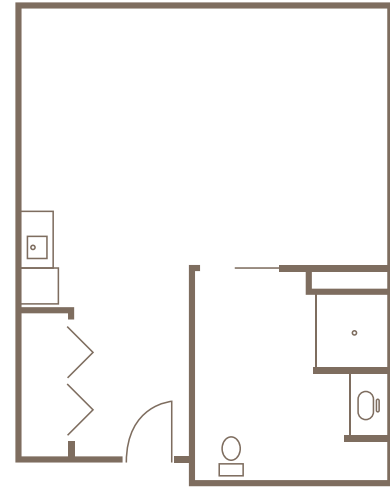

A CHOICE OF FLOOR PLAN THAT'S JUST THE RIGHT FIT.

STUDIO - STARTING AT \$3095
367 sq. ft.

MEMORY CARE STUDIO - STARTING AT \$6395
300 sq. ft.

ONE BEDROOM A - STARTING AT \$3795
506 sq. ft.

TWO BEDROOM - STARTING AT \$5095
735 sq. ft.