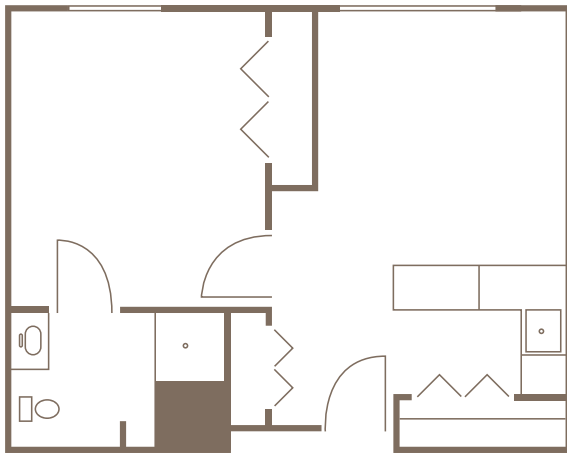

A CHOICE OF FLOOR PLAN THAT'S JUST THE RIGHT FIT.

STUDIO - STARTING AT \$3095
367 sq. ft.

MEMORY CARE STUDIO - STARTING AT \$6395
300 sq. ft.

ONE BEDROOM A - STARTING AT \$3795
506 sq. ft.

TWO BEDROOM - STARTING AT \$5095
735 sq. ft.