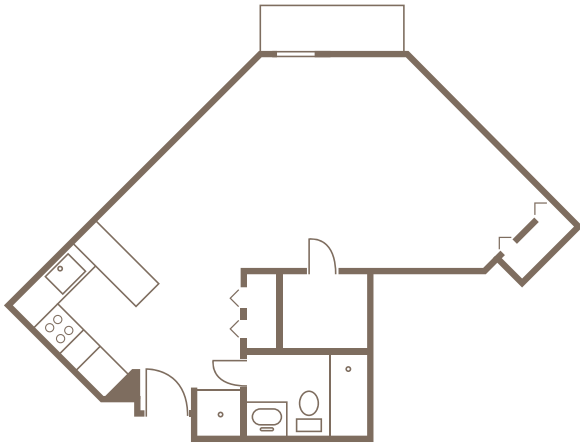

A CHOICE OF FLOOR PLAN THAT'S JUST THE RIGHT FIT.

INDEPENDENT LIVING
STUDIO - STARTING AT \$2595
Starting at 517 sq. ft.

INDEPENDENT LIVING
ONE BEDROOM - STARTING AT \$2695
Starting at 545 sq. ft.

INDEPENDENT LIVING
TWO BEDROOM - STARTING AT \$3595
Starting at 822 sq. ft.

ASSISTED LIVING
ONE BEDROOM - STARTING AT \$3695
Starting at 530 sq. ft.