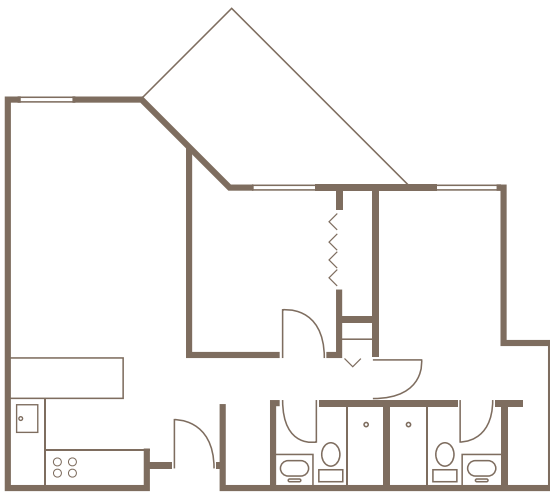

A CHOICE OF FLOOR PLAN THAT'S JUST THE RIGHT FIT.

INDEPENDENT LIVING
STUDIO - STARTING AT \$2595
Starting at 517 sq. ft.

INDEPENDENT LIVING
ONE BEDROOM - STARTING AT \$2695
Starting at 545 sq. ft.

INDEPENDENT LIVING
TWO BEDROOM - STARTING AT \$3595
Starting at 822 sq. ft.

ASSISTED LIVING
ONE BEDROOM - STARTING AT \$3695
Starting at 530 sq. ft.