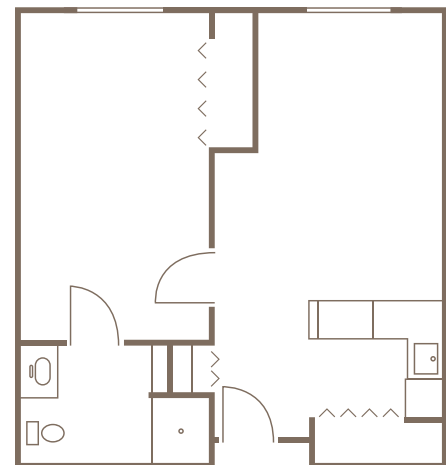

A CHOICE OF FLOOR PLAN THAT'S JUST THE RIGHT FIT.

INDEPENDENT LIVING
STUDIO - STARTING AT \$2595
Starting at 517 sq. ft.

INDEPENDENT LIVING
ONE BEDROOM - STARTING AT \$2695
Starting at 545 sq. ft.

INDEPENDENT LIVING
TWO BEDROOM - STARTING AT \$3595
Starting at 822 sq. ft.

ASSISTED LIVING
ONE BEDROOM - STARTING AT \$3695
Starting at 530 sq. ft.