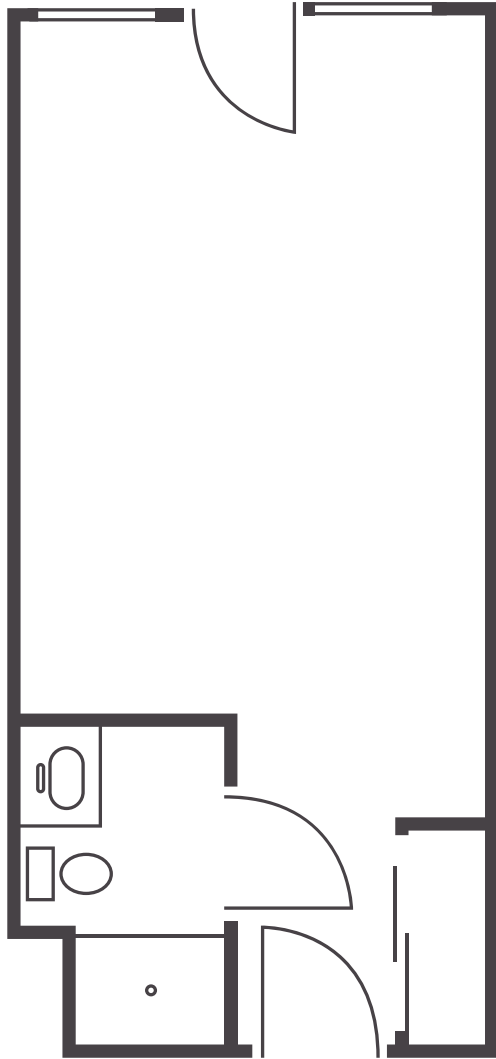

A CHOICE OF FLOOR PLAN THAT'S JUST THE RIGHT FIT.

STUDIO - STANDARD

STARTING AT \$_____

Starting at 213 sq. ft.

STUDIO - ACCESSIBLE

STARTING AT \$_____

Starting at 184 sq. ft.

765-347-9925 • 1400 S Patriot Drive, Yorktown, IN 47396