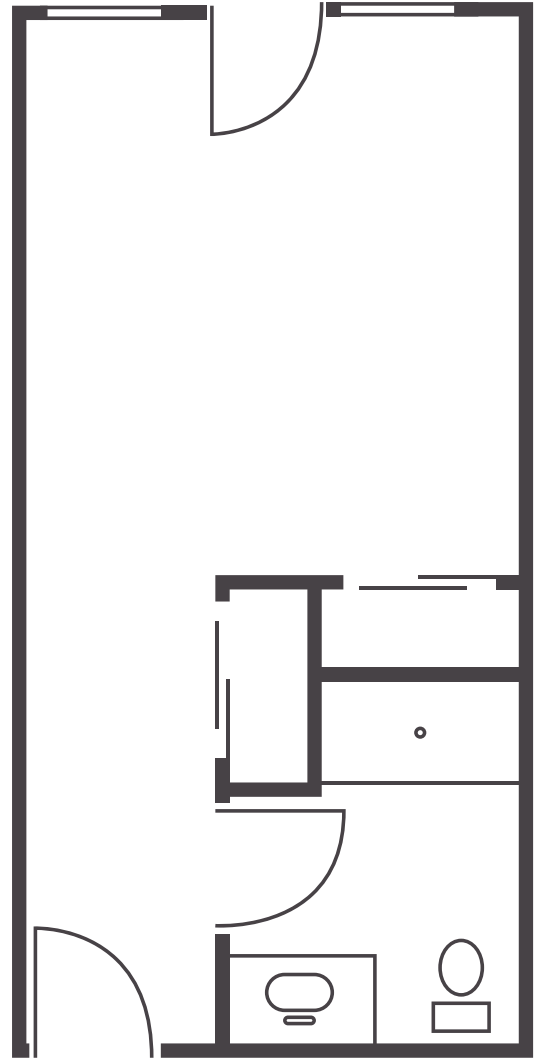

A CHOICE OF FLOOR PLAN THAT'S JUST THE RIGHT FIT.

STUDIO - STANDARD

STARTING AT \$_____

Starting at 213 sq. ft.

STUDIO - ACCESSIBLE

STARTING AT \$_____

Starting at 184 sq. ft.

765-347-9925 • 1400 S Patriot Drive, Yorktown, IN 47396